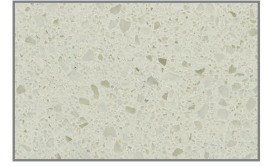

ANTIQUE SHELL • M031

CHARCOAL CONCRETE • M023

COUNTER TOP LAMINATE (Tailored cabinets only)

GRANITE CHOCOLATE • 3034

GRANITTO BALTIC • 2723

SANTO BRANCO • 3125

LAPIDUS • 3110

QUARTZ COLLECTION

by **caesarstone**
Quartz Surfaces

CEMENT • 3040

JET BLACK • 3100

STONE GREY • 4030

NORDIC LOFT • 6041

OCEAN FOAM • 6141

ICE SNOW • 9141

QUARTZ COLLECTION

by **SILESTONE**

WHITE MIAMI

BLANCO MAPLE

BLANCO CITY

LENA

MARENGO

GREY EXPO

TEBAS BLACK