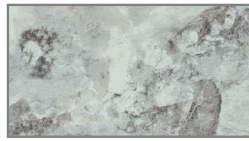

ANTIQUE SHELL • M031

CHARCOAL CONCRETE • M023

COUNTER TOP LAMINATE (Tailored cabinets only)

GRANITE CHOCOLATE • 3034

GRANITTO BALTIC • 2723

SANTO BRANCO • 3125

LAPIDUS • 3110

QUARTZ COLLECTION

by **caesarstone**
Quartz Surfaces

CEMENT • 3040

JET BLACK • 3100

STONE GREY • 4030

NORDIC LOFT • 6041

OCEAN FOAM • 6141

ICE SNOW • 9141

QUARTZ COLLECTION