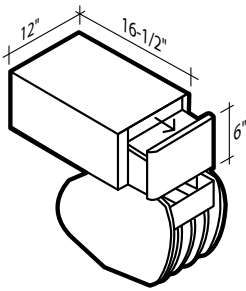

NEW RETRACTION SYSTEM

An effective solution to your tubing clutter

Retrofit modules for existing cabinets

4 Ports Retraction