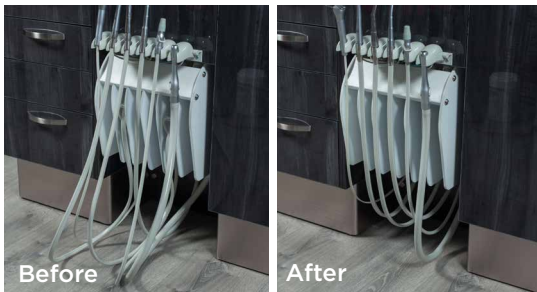

NEW RETRACTION SYSTEM

An effective solution to your tubing clutter

Increase productivity and save valuable time.

Our new and improved retraction system provide you with a safe & organized work environment that increases productivity while saving valuable time.

- Our exceptional asepsis design provides a clean, safe environment to increase workflow efficiency;
- Self contained drawer mounts under an existing counter top;
- Designed to protect fiber optic tubing and retractable cords;
- Retraction prevents tangles, trips and disorganized cords and tubing;
- Provides your office space with a clean, state-of-the-art look;
- Optional MCC Control and factory installation.