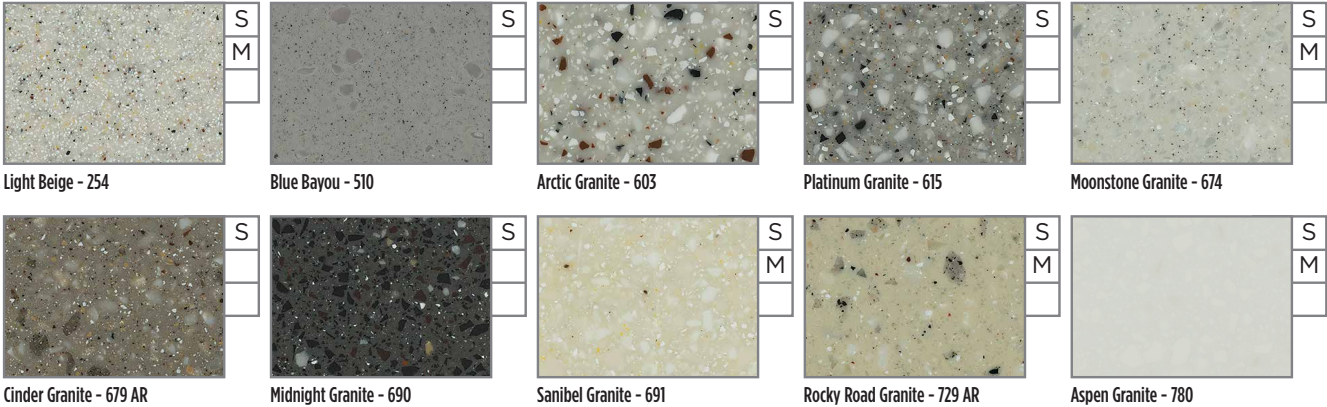

FEATURED COLORS

Choose from a wide variety of the latest solid color and textured surface looks. Here are this year's solid designer hues and classic wood grain patterns.

COLORS LEGEND: S = Standard M = Modular P = Premium

LAMINATE COLLECTION

 White • 949-58	 Antique White • 932-58	 Folkstone • 927-58	 Crystal • D388-60 (<i>Surf</i>)	 Prestige Maple • L476 <i>Matte Finish</i>
 Pearwood • WX031	 Versailles Anigre • 7923-60 (<i>Sipping Seattle Java</i>)	 Biltmore Cherry • 7924-60	 Tuxedo • L477	 Starry Night • L762 <i>Matte Finish</i>
 Milky Way • L767 <i>Matte Finish</i>	 Portobello • L495 <i>Urbania Finish</i>	 Truffle • L479 <i>Matte Finish</i>	 Summer Breeze • L540 <i>Alto Finish</i>	 White Chocolate • L492 <i>Urbania Finish</i>
 Latitude North • L530 <i>Alto Finish</i>	 Maritime Dune • L555 <i>Urbania Finish</i>	 Brushed Aluminum • L474 <i>Matte Finish</i>	 Bora Bora • L497 <i>Smooth Wood</i>	 Classic Cherry • L657 <i>Matte Finish</i>
 Candlelight • L421 <i>Matte Finish</i>	 Antique Whitewash • L475			

For more information, contact M&CC at 1-800-388-6236 or visit www.mccdental.com

COLORS LEGEND: S = Standard M = Modular P = Premium

SOLID SURFACE COLLECTION

QUARTZ COLLECTION by  **caesarstone®**
Quartz Surfaces